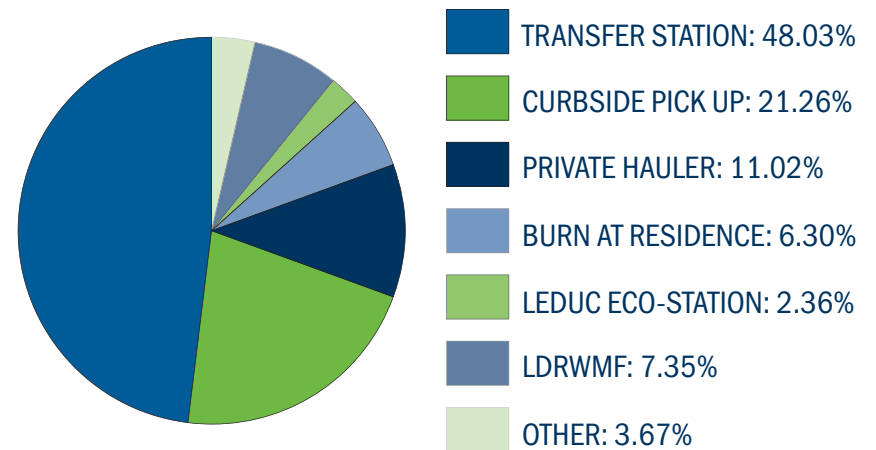

SOLID WASTE SURVEY: WHAT WE HEARD

JULY 17 TO SEPT. 15, 2020 | 608 RESPONSES

53 PER CENT
GENERATE 1 TO 2
BAGS OF GARBAGE
EACH WEEK

49 PER CENT
GENERATE 1 TO 2
BAGS OF RECYCLING
EACH WEEK

71 PER CENT
SAID WASTE DIVERSION AND
REDUCTION IS EXTREMELY OR
VERY IMPORTANT

77 PER CENT
UTILIZE LEDUC COUNTY
TRANSFER STATIONS

PRIMARY WASTE DISPOSAL FACILITY

PRIMARY WASTE DISPOSAL METHOD

64
PRODUCERS FILLED
OUT THE SURVEY.

80 PER CENT
ARE INTERESTED IN
MORE AGRICULTURAL
RECYCLING OPTIONS