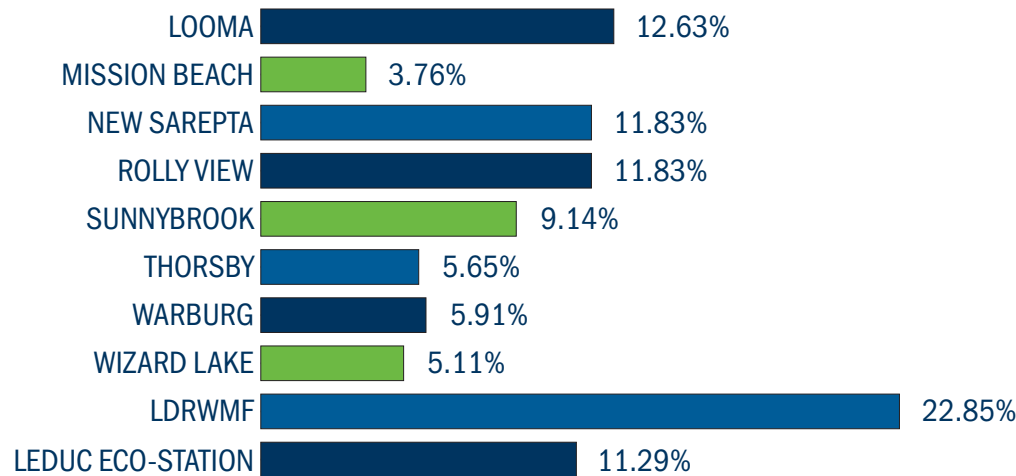

SOLID WASTE SURVEY: WHAT WE HEARD

JULY 17 TO SEPT. 15, 2020 | 608 RESPONSES

53 PER CENT
GENERATE 1 TO 2
BAGS OF GARBAGE
EACH WEEK

49 PER CENT
GENERATE 1 TO 2
BAGS OF RECYCLING
EACH WEEK

71 PER CENT
SAID WASTE DIVERSION AND
REDUCTION IS EXTREMELY OR
VERY IMPORTANT

77 PER CENT
UTILIZE LEDUC COUNTY
TRANSFER STATIONS

PRIMARY WASTE DISPOSAL FACILITY

PRIMARY WASTE DISPOSAL METHOD

64
PRODUCERS FILLED
OUT THE SURVEY.

80 PER CENT
ARE INTERESTED IN
MORE AGRICULTURAL
RECYCLING OPTIONS