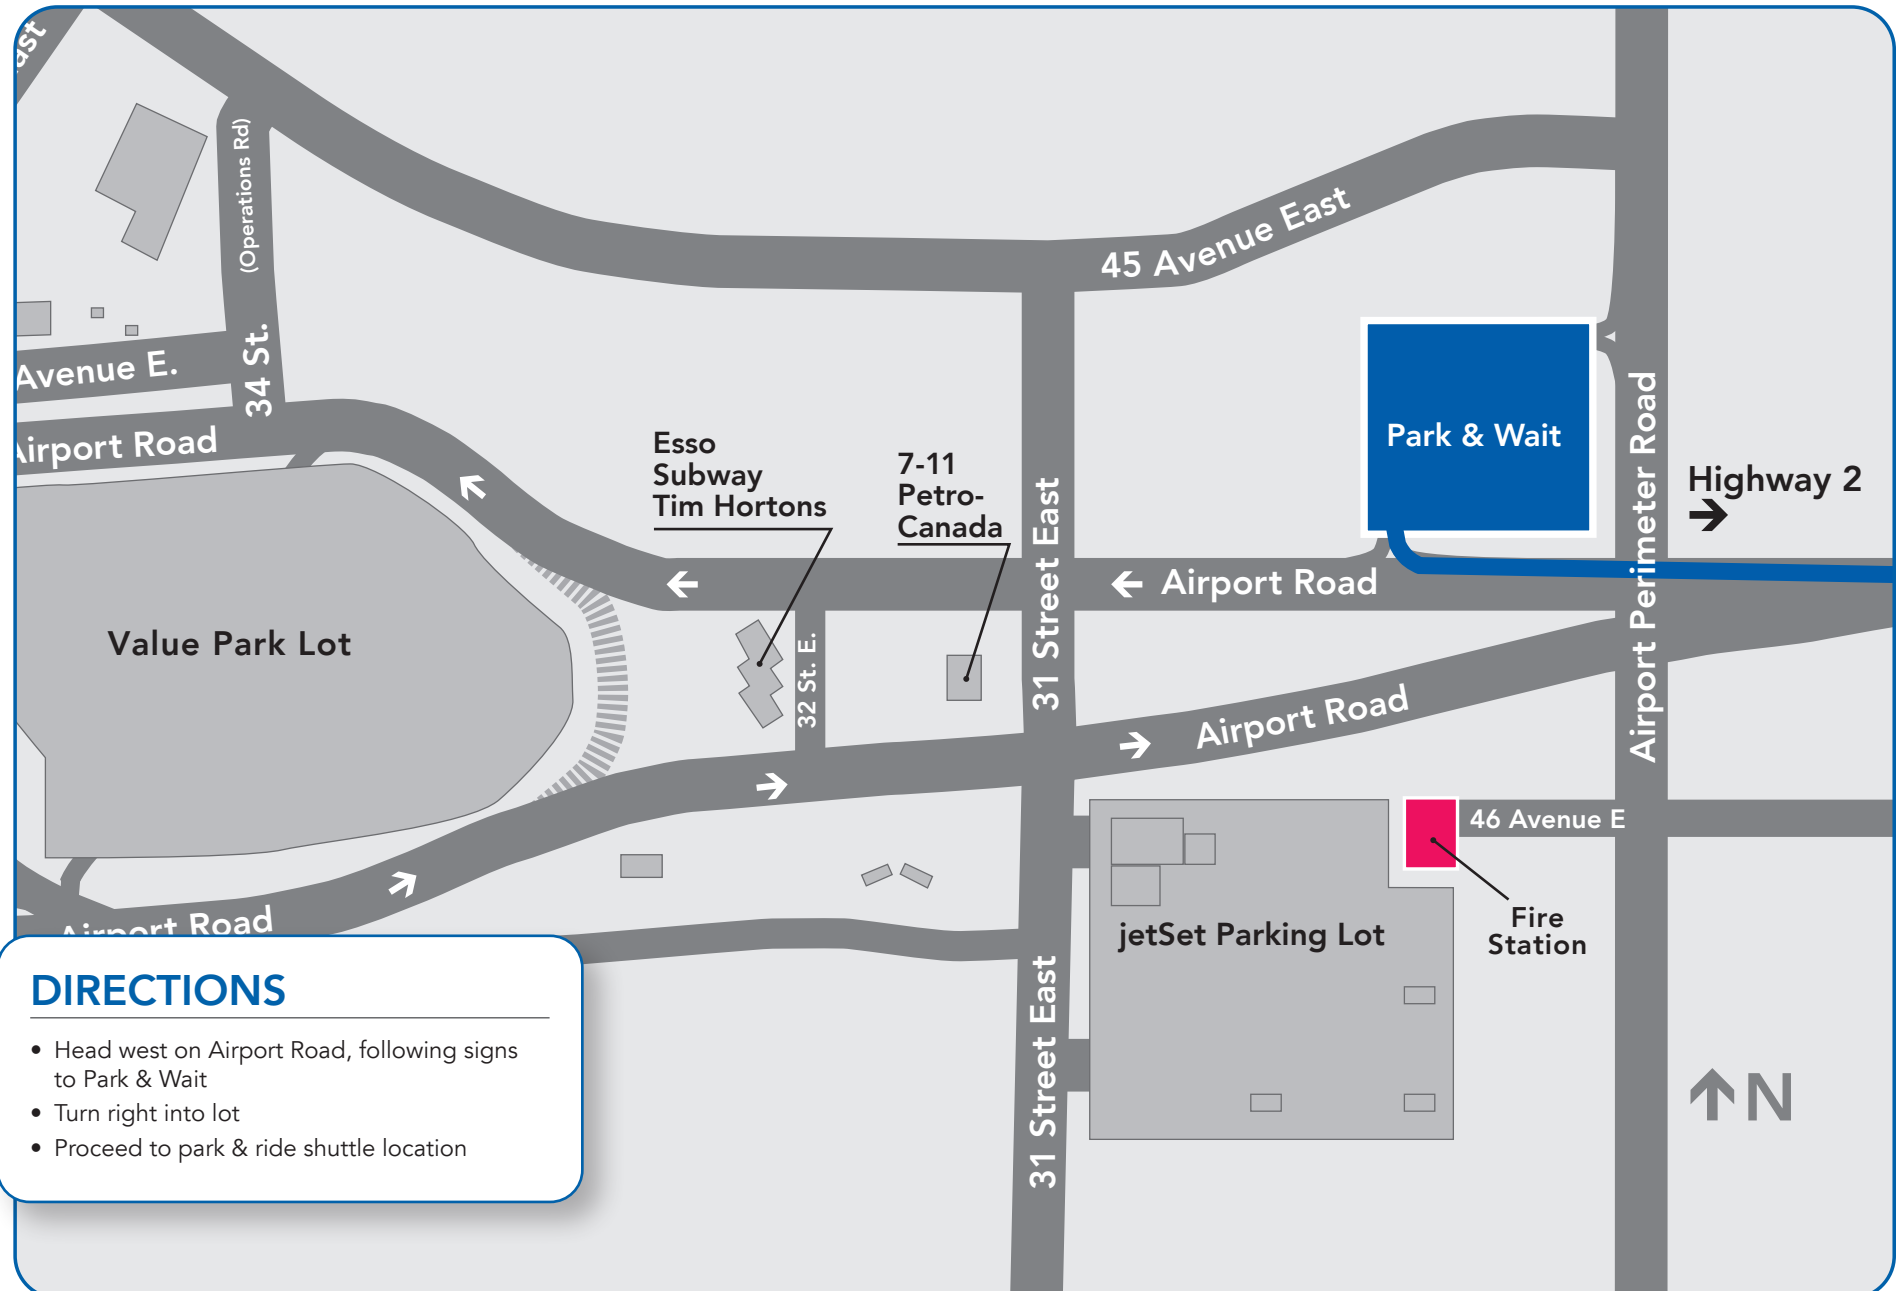

Airport Area Map

Firehall Grand Opening Event - March 22, 2024

DIRECTIONS

- Head west on Airport Road, following signs to Park & Wait
- Turn right into lot
- Proceed to park & ride shuttle location