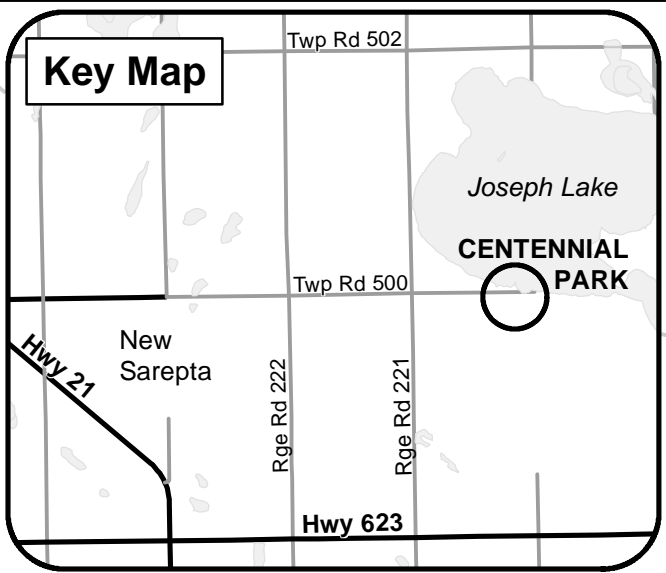

Joseph Lake

Legend

-  Roadway
-  Shoreline
-  Power
-  Unserviced
-  Office
-  Washrooms
-  Playground
-  Garbage Bins
-  Sani-Dump Station
-  Water Tap

Parking Area

Day Use Area

Entrance  
(Via Twp Rd 500)

Group Camping

# Centennial Park

Joseph Lake