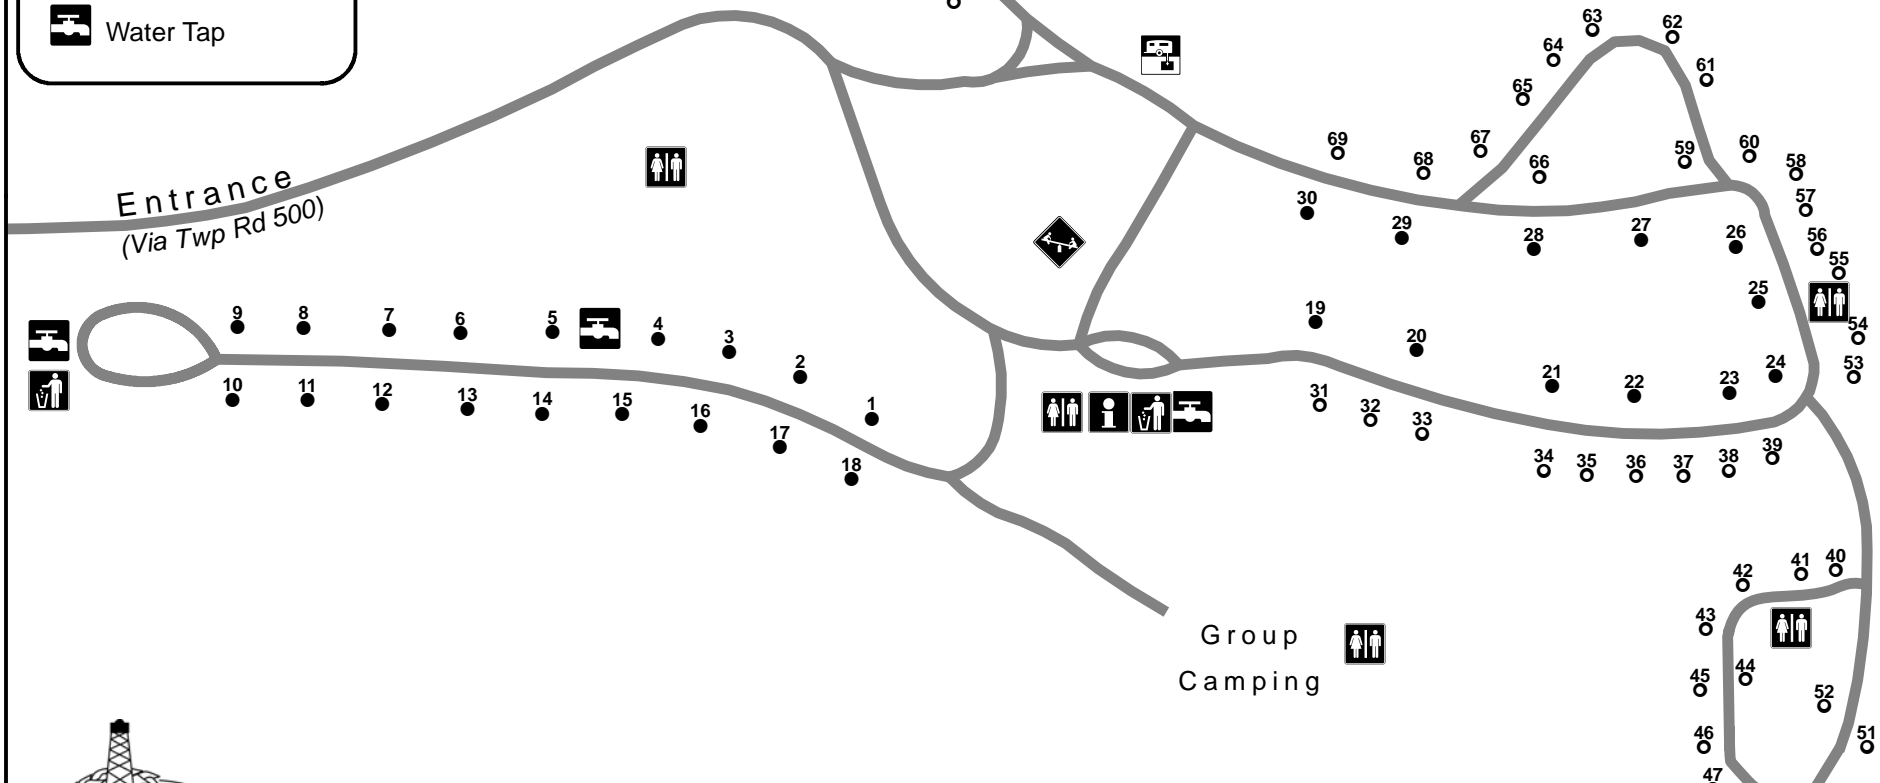

Joseph Lake

Legend

-  Roadway
-  Shoreline
-  Power
-  Unserviced
-  Office
-  Washrooms
-  Playground
-  Garbage Bins
-  Sani-Dump Station
-  Water Tap

Parking Area

Day Use Area

Entrance  
(Via Twp Rd 500)

Group Camping

# Centennial Park

Joseph Lake