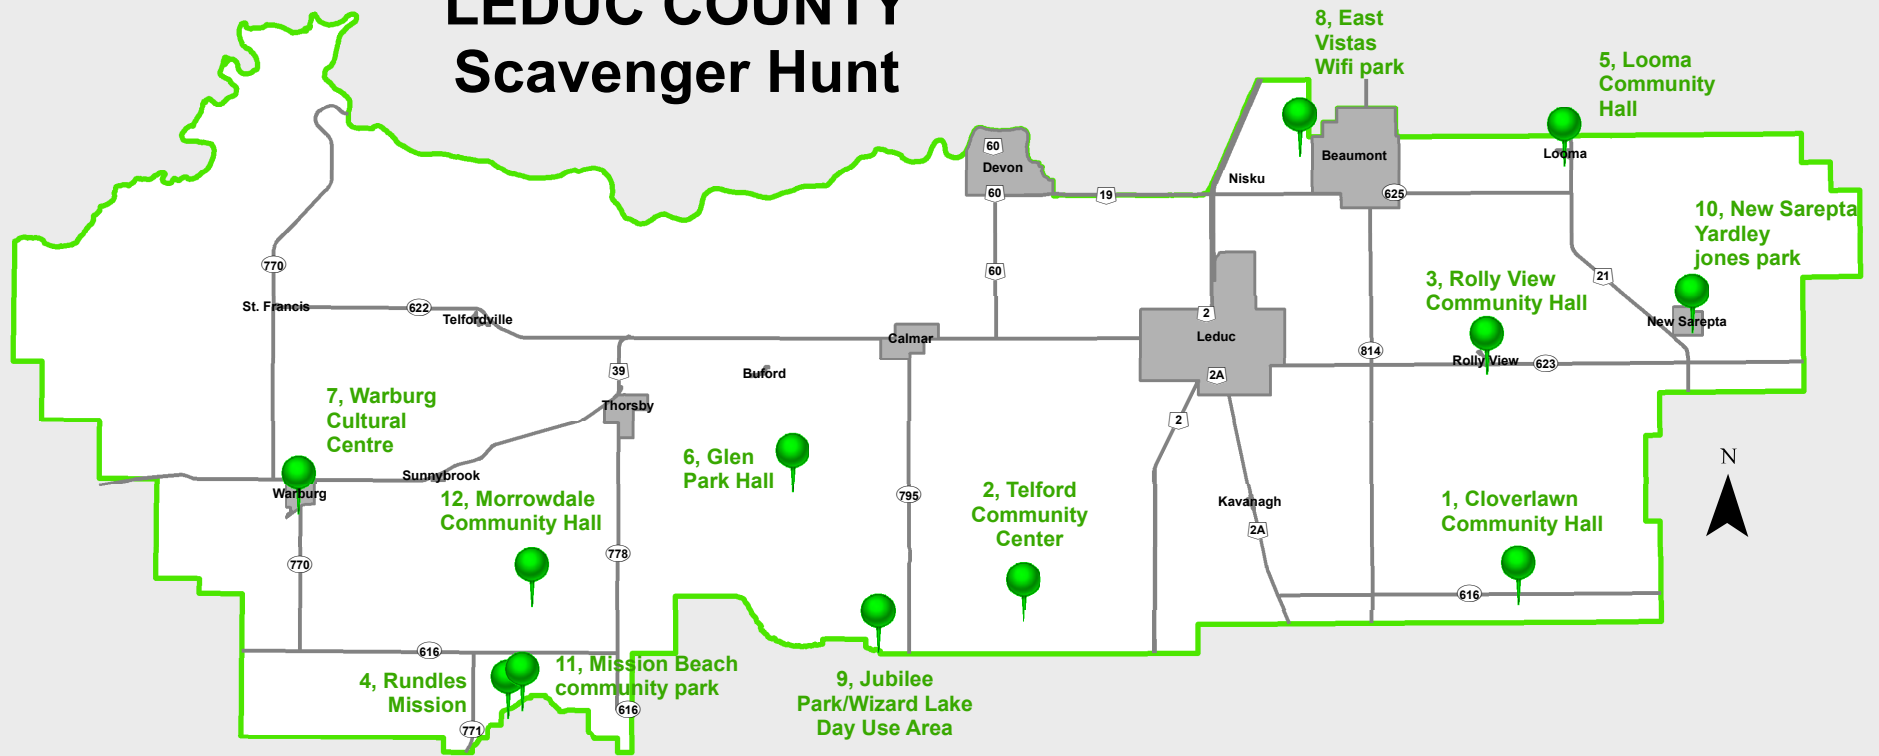

LEDUC COUNTY Scavenger Hunt

Location #	Location	Address
1	Cloverlawn Community Hall	48203 Range Road 233, Leduc County
2	Telford Community Center	48142 Range Road 262, Leduc County
3	Rolly View Community Hall	49402 Range Road 234, Leduc County
4	Rundles Mission	5010 47436 Range Road 15, Canada
5	Looma Community Hall	160-50516 Highway 21, Leduc County
6	Glen Park Hall	49004 Range Road 274, Leduc County
7	Warburg Cultural Centre	5120 51 Ave, Warburg, AB T0C 2T0, Canada
8	East Vistas Wifi park	3003 61 AVE NE, Leduc County, AB
9	Jubilee Park/Wizard Lake Day Use Area	48030 Range Road 271, Leduc County, AB
10	New Sarepta Yardley Jones park	5072 Centre Ave, New Sarepta, AB T0B 3M0
11	Mission Beach community park	520 - 47436 Range Road 15, Leduc County, AB
12	Morrowdale Community Hall	1478 Township Road 482, Leduc County, AB